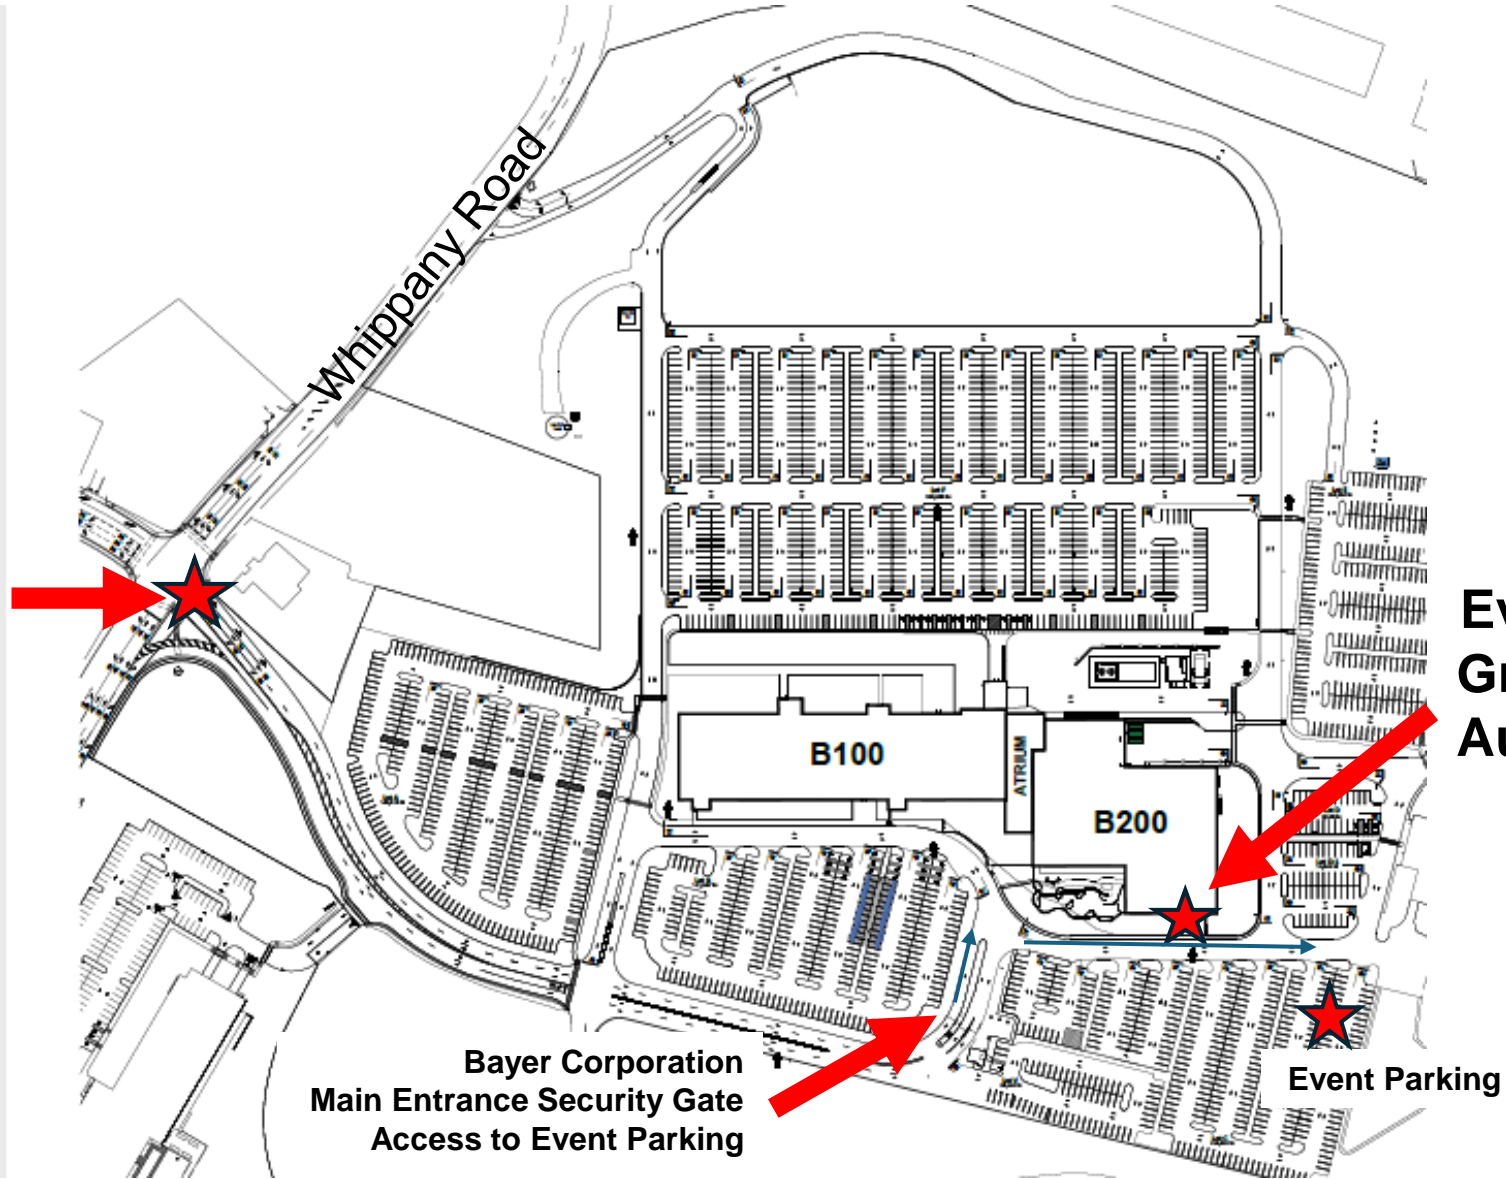

Bayer Corporation Main Entrance 100 Bayer Blvd. Whippany, NJ 07981

For onsite parking, visitors will need to do the following:

- Enter site through Main Entrance located at 100 Bayer Blvd.
- Stop at the Main Entrance Security Gate in the left lane to announce you are attending the event in the Auditorium, and show your ID.
- Drive past gate, turn right and park in the area noted "Event Parking".
- Enter through the B200 doors for the Auditorium.
- Upon arrival, check-in at the registration table inside the Lobby to receive an event badge/Bayer visitor pass.

**Event Location
Ground Floor
Auditorium**

**Bayer Corporation
Main Entrance Security Gate
Access to Event Parking**

Event Parking